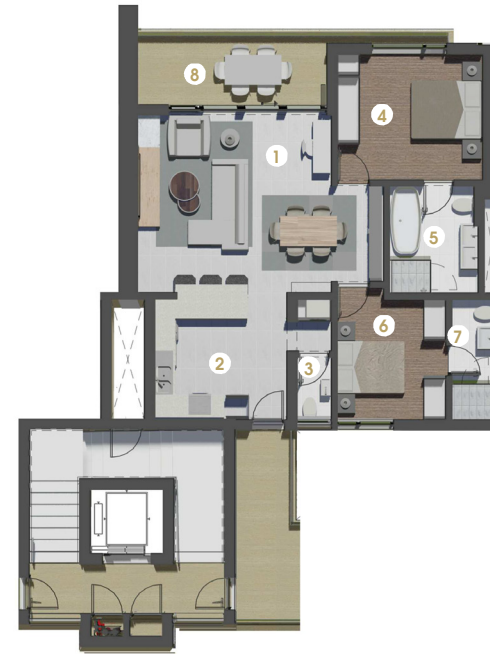

Type A

2 Bedroom, 2 Bathroom
Upper Floors

Type A (m)

2 Bedroom, 2 Bathroom
Upper Floors

Type A
Area Summary
Unit
85m ²
Covered Patio
12m ²
Total
97m ²

Type A (m)
Area Summary
Unit
85m ²
Covered Patio
12m ²
Total
97m ²

Artist Impression

Artist Impression

①	Living / Dining
	4,7m x 6,5m
②	Kitchen
	3,2m x 3,5m
③	Guest Toilet
	1,8m x 0,9m
④	Master Bedroom
	3,3m x 3,8m
⑤	En-Suite Bathrm 1
	2,8m x 2,2m
⑥	Bedroom 2
	3,2m x 2,9m
⑦	En-Suite Bathrm 2
	3,2m x 1,2m
⑧	Covered Patio
	2,0m x 5,1m

①	Living / Dining
	4,7m x 6,5m
②	Kitchen
	3,2m x 3,5m
③	Guest Toilet
	1,8m x 0,9m
④	Master Bedroom
	3,3m x 3,8m
⑤	En-Suite Bathrm 1
	2,8m x 2,2m
⑥	Bedroom 2
	3,2m x 2,9m
⑦	En-Suite Bathrm 2
	3,2m x 1,2m
⑧	Covered Patio
	2,0m x 5,1m