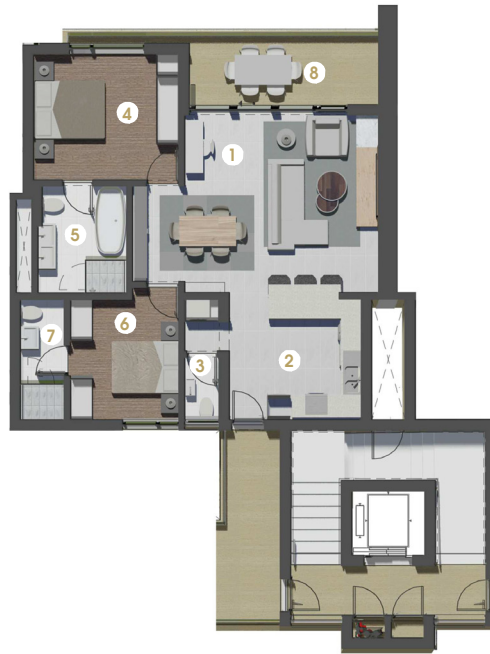

Type A

2 Bedroom, 2 Bathroom
Upper Floors

Type A (m)

2 Bedroom, 2 Bathroom
Upper Floors

Type A
Area Summary
Unit
85m ²
Covered Patio
12m ²
Total
97m ²

Type A (m)
Area Summary
Unit
85m ²
Covered Patio
12m ²
Total
97m ²

Artist Impression

Artist Impression

①	Living / Dining
	4,7m x 6,5m
②	Kitchen
	3,2m x 3,5m
③	Guest Toilet
	1,8m x 0,9m
④	Master Bedroom
	3,3m x 3,8m
⑤	En-Suite Bathrm 1
	2,8m x 2,2m
⑥	Bedroom 2
	3,2m x 2,9m
⑦	En-Suite Bathrm 2
	3,2m x 1,2m
⑧	Covered Patio
	2,0m x 5,1m

①	Living / Dining
	4,7m x 6,5m
②	Kitchen
	3,2m x 3,5m
③	Guest Toilet
	1,8m x 0,9m
④	Master Bedroom
	3,3m x 3,8m
⑤	En-Suite Bathrm 1
	2,8m x 2,2m
⑥	Bedroom 2
	3,2m x 2,9m
⑦	En-Suite Bathrm 2
	3,2m x 1,2m
⑧	Covered Patio
	2,0m x 5,1m